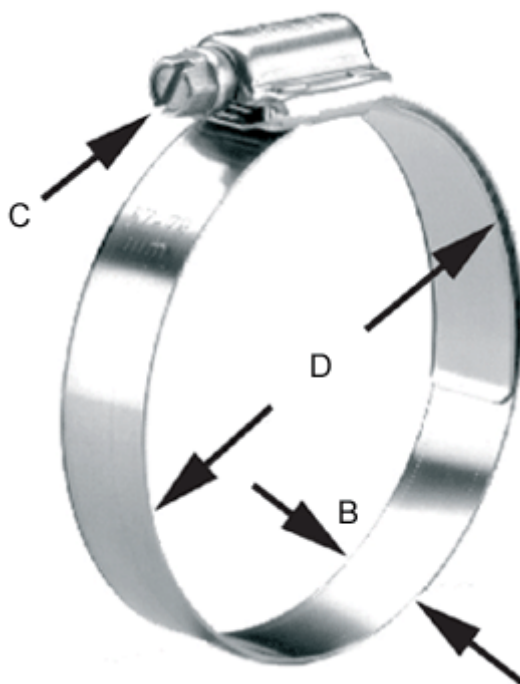

Article number: 021567804119

Description: Norma worm drive hose clamp  
HD 108-130/16 C8 W4

## Measures

---

C (screw type) = C8 hexagon slotted screw sw 8

Diameter D = 108-130

Width B = 16